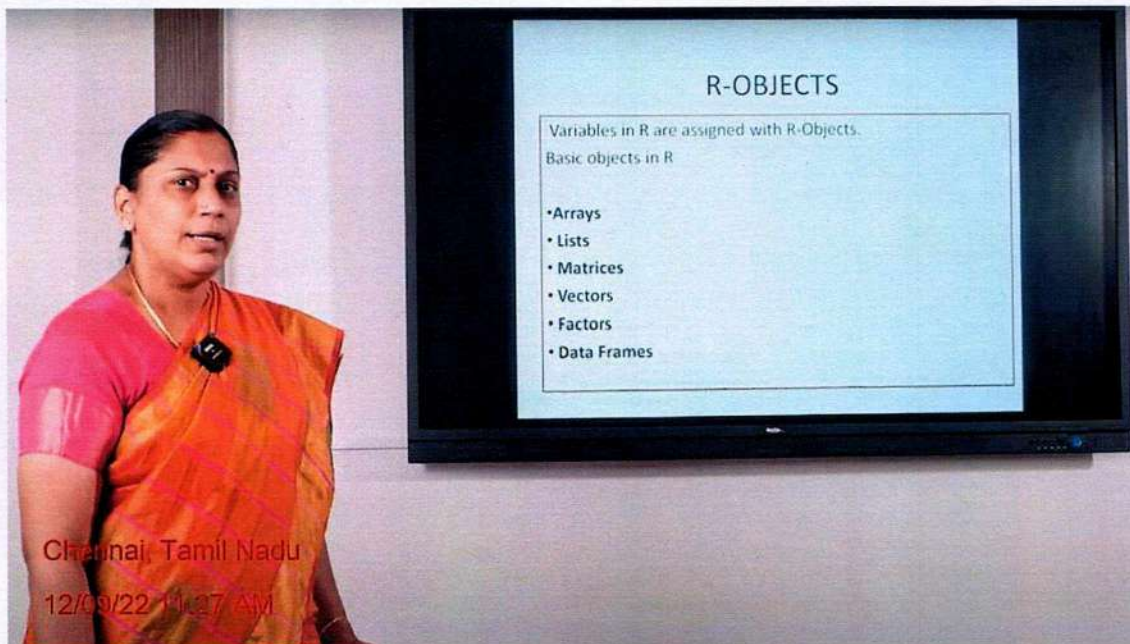

Chennai, Tamil Nadu

12/09/22 11.27 AM

K. P. S.

Signature of the Principal

Principal

M.O.P. Vaishnav College for Women

(Autonomous)

No. 20, IV Lane, Nungambakkam High Road

Chennai-600 034