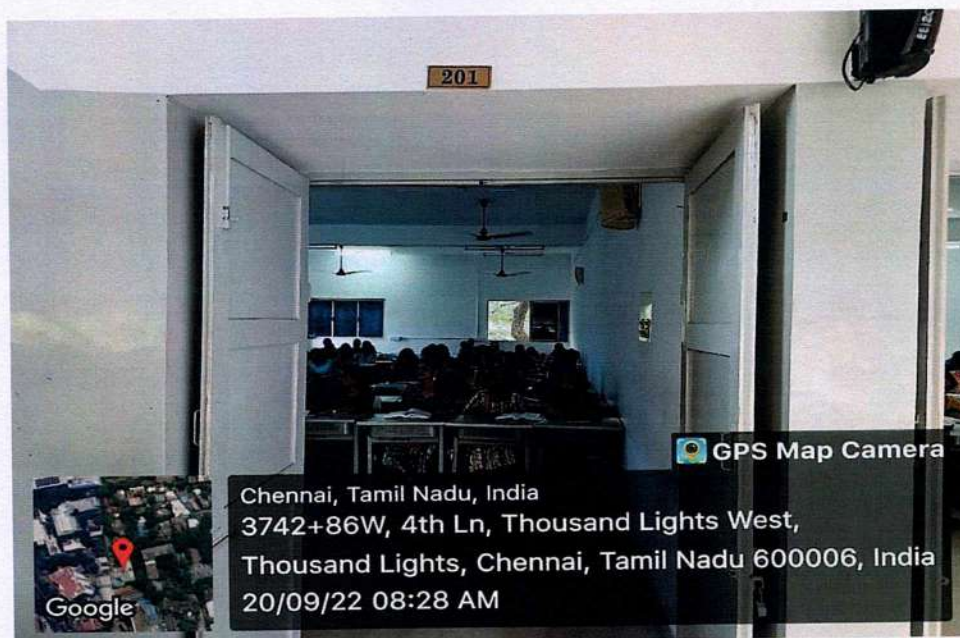

M. O. P. VAISHNAV COLLEGE FOR WOMEN (AUTONOMOUS)

(Affiliated to University of Madras and Re-accredited at "A++" grade by NAAC)

Chennai - 600 034, India.

SECOND FLOOR – MAIN BLOCK

Class Room No – 201

Chennai, Tamil Nadu, India
3742+86W, 4th Ln, Thousand Lights West,
Thousand Lights, Chennai, Tamil Nadu 600006, India
20/09/22 08:28 AM