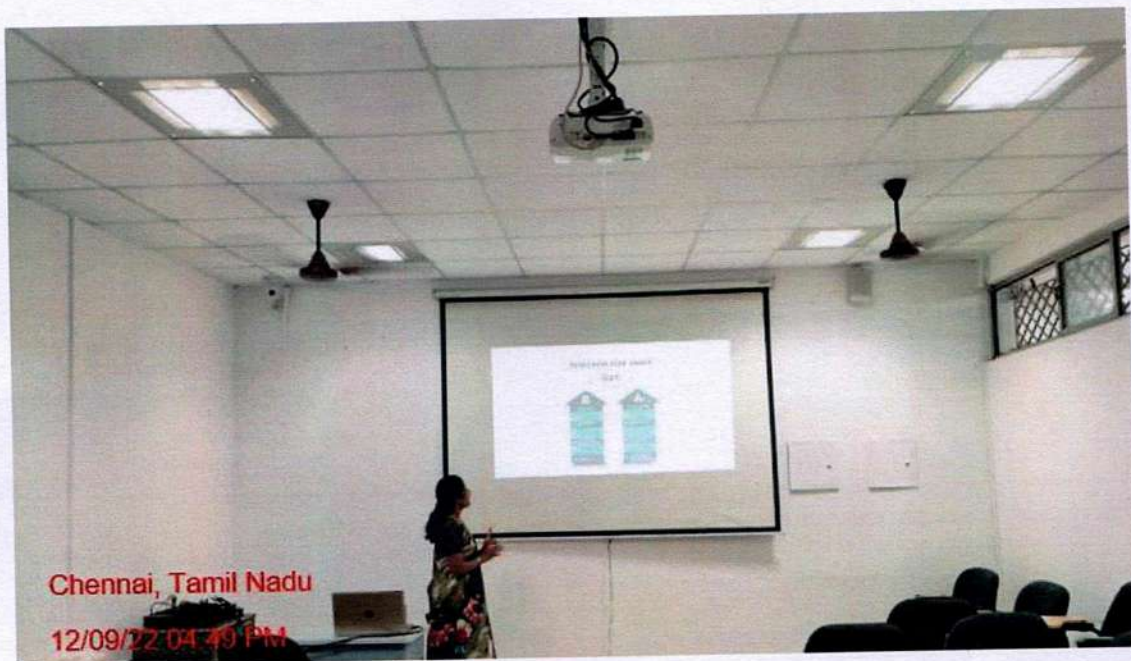

M. O. P. VAISHNAV COLLEGE FOR WOMEN (AUTONOMOUS)

(Affiliated to University of Madras and Re-accredited at "A++" grade by NAAC)

Chennai - 600 034, India.

Class Room No – 308 B

KBC

Signature of the Principal

Page | 30

Principal

**M.O.P. Vaishnav College for Women
(Autonomous)
No. 20, IV Lane, Nungambakkam High Road
Chennai-600 034**