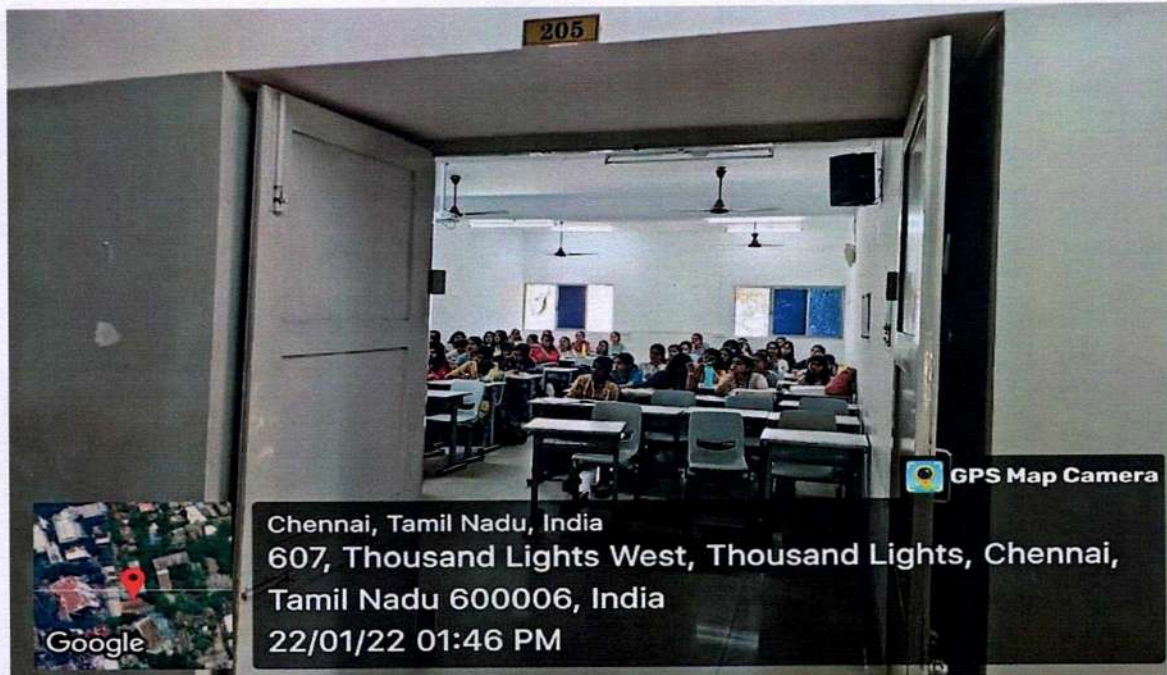

Page | 16

**M. O. P. VAISHNAV COLLEGE FOR WOMEN (AUTONOMOUS)**

*(Affiliated to University of Madras and Re-accredited at "A++" grade by NAAC)*

**Chennai - 600 034, India.**

**Class Room No – 205**

Chennai, Tamil Nadu, India  
607, Thousand Lights West, Thousand Lights, Chennai,  
Tamil Nadu 600006, India  
22/01/22 01:46 PM