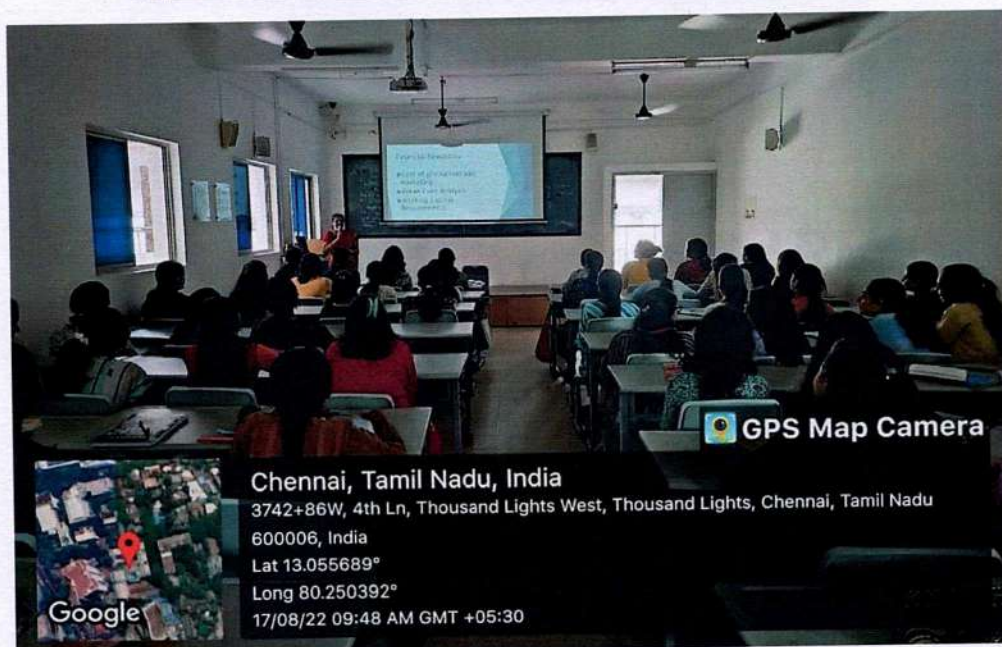

M. O. P. VAISHNAV COLLEGE FOR WOMEN (AUTONOMOUS)

(Affiliated to University of Madras and Re-accredited at "A++" grade by NAAC)

Chennai - 600 034, India.

Class Room No – 202

Signature of the Principal

Principal

M.O.P. Vaishnav College for Women
(Autonomous)
No. 20, IV Lane, Nungambakkam High Road
Chennai-600 034