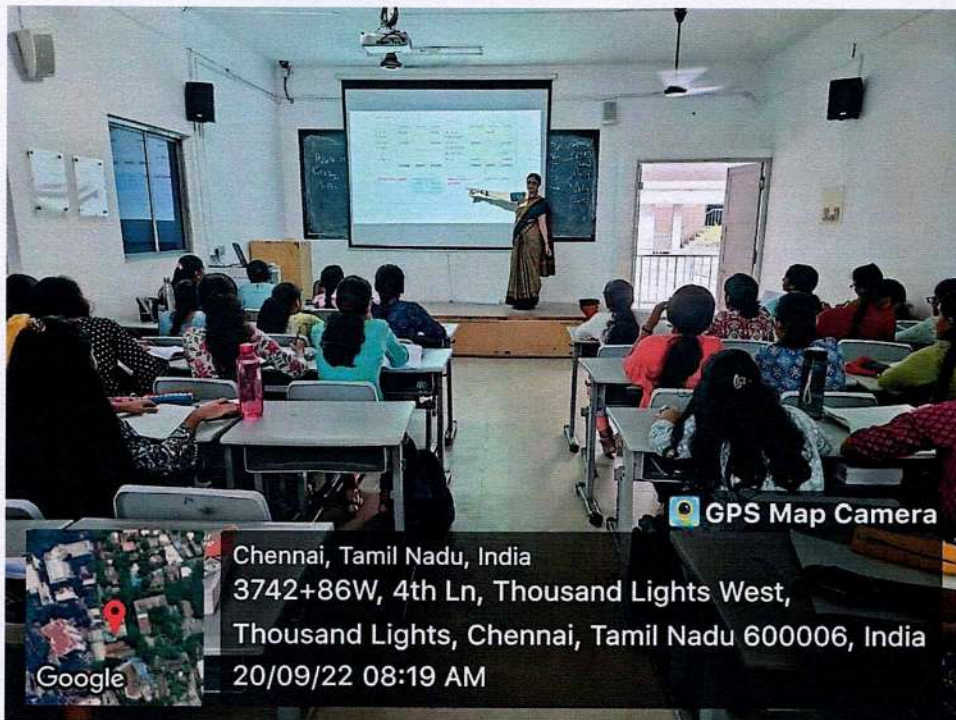

M. O. P. VAISHNAV COLLEGE FOR WOMEN (AUTONOMOUS)

(Affiliated to University of Madras and Re-accredited at "A++" grade by NAAC)

Chennai - 600 034, India.

Class Room No – 104

K.P.C.

Signature of the Principal

Principal

**M.O.P. Vaishnav College for Women
(Autonomous)
No. 20, IV Lane, Nungambakkam High Road
Chennai-600 034**