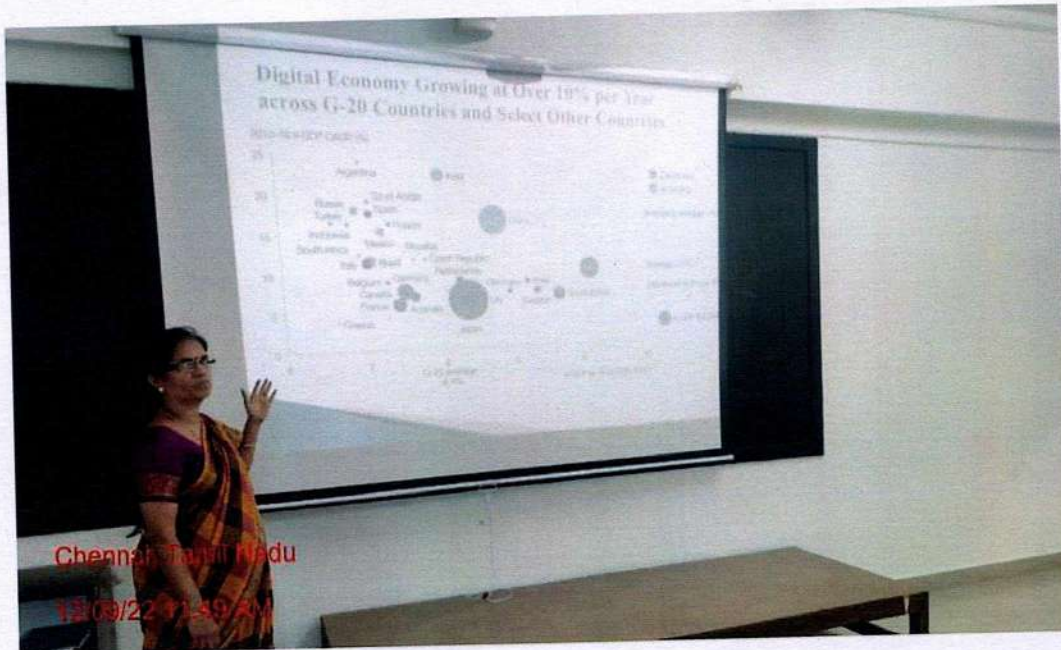

Chennai, Tamil Nadu

13/09/22 11:49 AM

KBC

Signature of the Principal

Principal

M.O.P. Vaishnav College for Women
(Autonomous)
No. 20, IV Lane, Nungambakkam High Road
Chennai-600 034