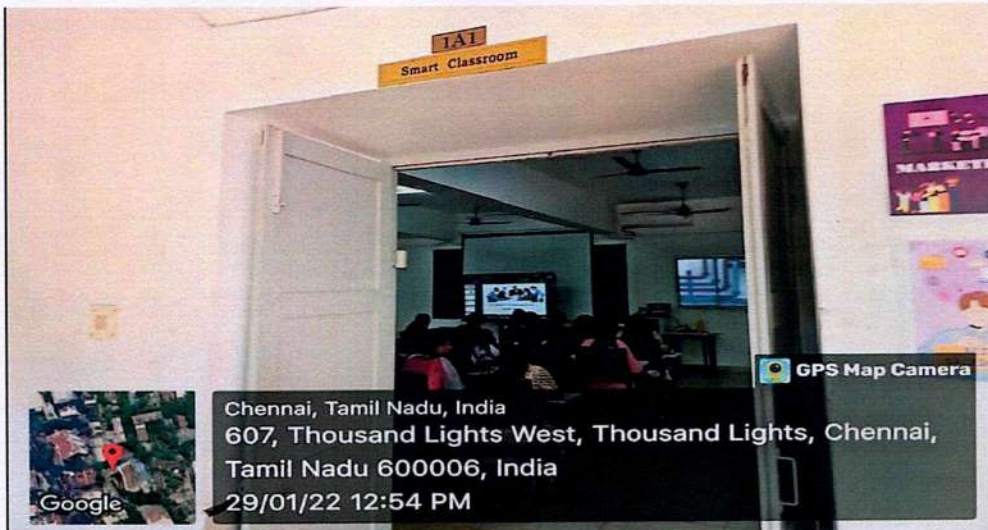

M. O. P. VAISHNAV COLLEGE FOR WOMEN (AUTONOMOUS)

(Affiliated to University of Madras and Re-accredited at "A++" grade by NAAC)

Chennai - 600 034, India.

FIRST FLOOR – ANNEX BLOCK

Class Room No – 1A1

K/BC

Signature of the Principal

Principal

**M.O.P. Vaishnav College for Women
(Autonomous)**

**No. 20, IV Lane, Nungambakkam High Road
Chennai-600 034**