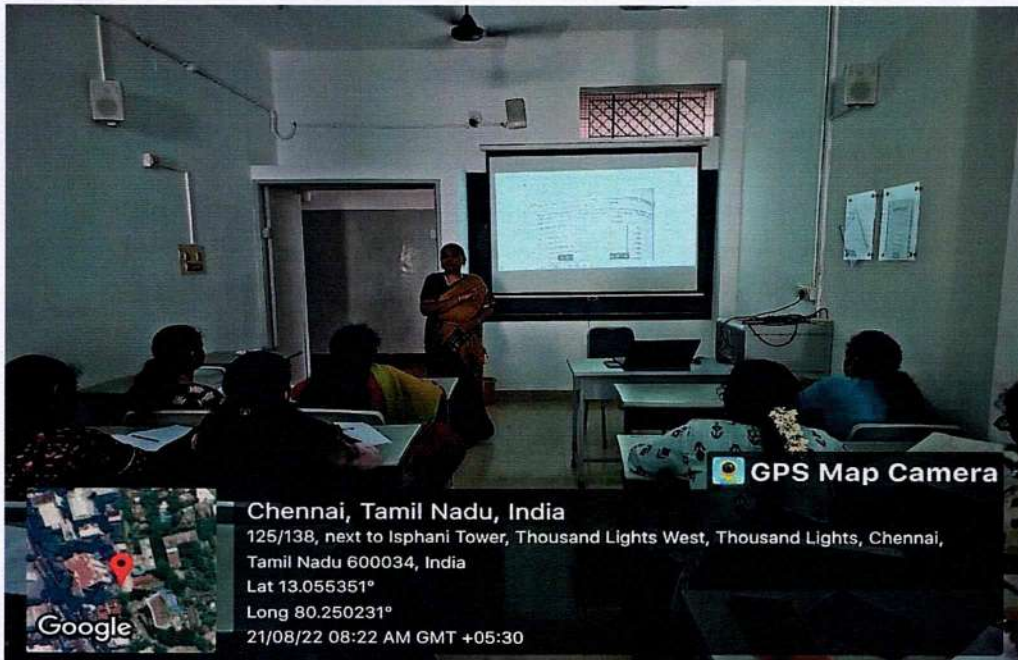

Chennai, Tamil Nadu, India

125/138, next to Isphani Tower, Thousand Lights West, Thousand Lights, Chennai,
Tamil Nadu 600034, India

Lat 13.055351°

Long 80.250231°

21/08/22 08:22 AM GMT +05:30

KBC

Signature of the Principal

Principal

**M.O.P. Vaishnav College for Women
(Autonomous)**

No. 20, IV Lane, Nungambakkam High Road
Chennai-600 034