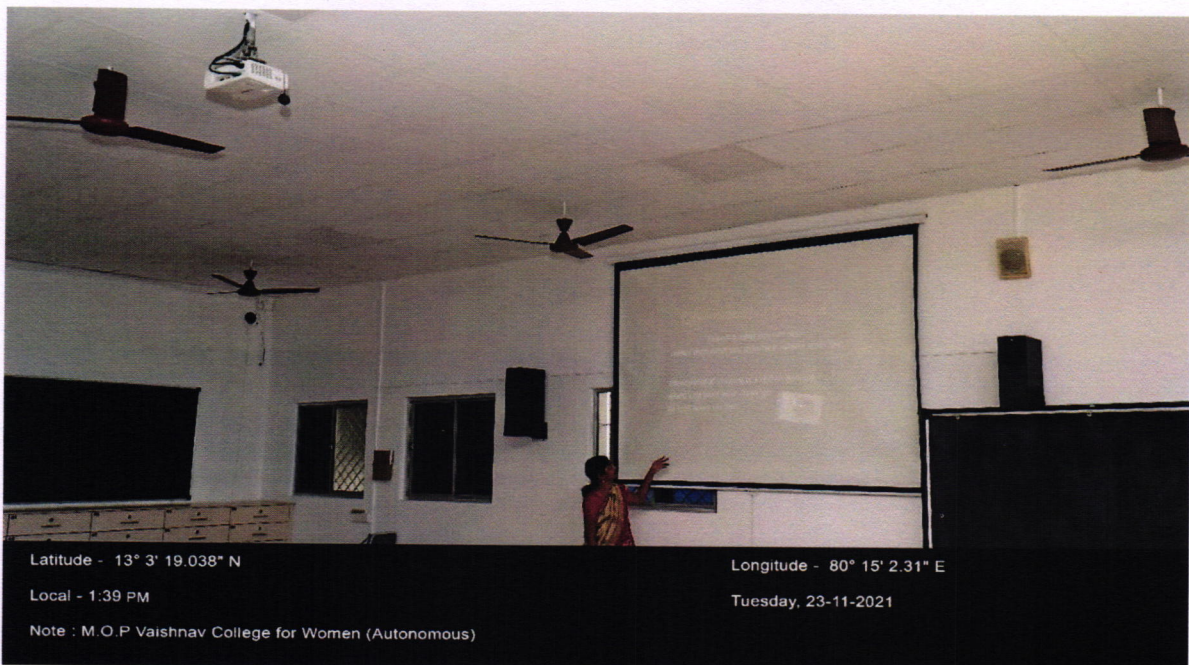

**M. O. P. VAISHNAV COLLEGE FOR WOMEN (AUTONOMOUS)**  
Chennai - 600 034, India.

**Class Room No – 505**

Latitude - 13° 3' 19.038" N

Longitude - 80° 15' 2.31" E

Local - 1:46 PM

Tuesday, 23-11-2021

Note : M.O.P Vaishnav College for Women (Autonomous)