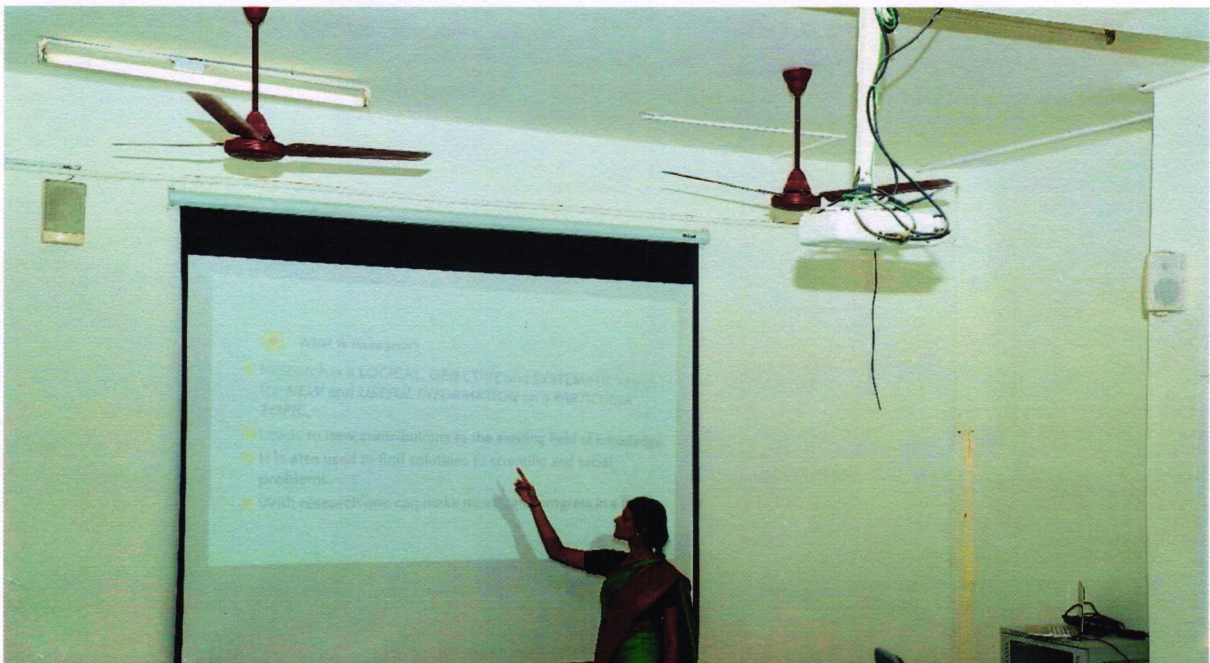

**M. O. P. VAISHNAV COLLEGE FOR WOMEN (AUTONOMOUS)**  
Chennai - 600 034, India.

**Class Room No – 309**

Latitude - 13° 3' 19.038" N

Longitude - 80° 15' 2.31" E

Local - 2:41 PM

Tuesday, 23-11-2021

Note : M.O.P Vaishnav College for Women (Autonomous)