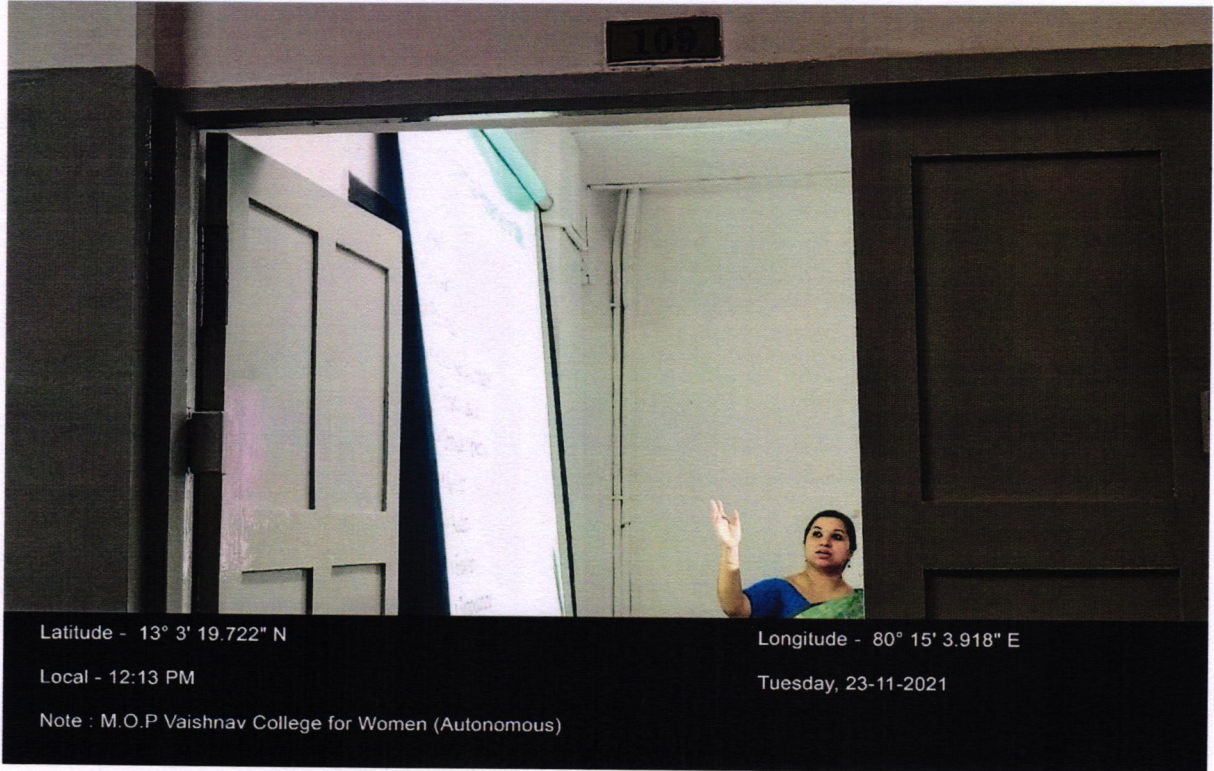

**M. O. P. VAISHNAV COLLEGE FOR WOMEN (AUTONOMOUS)**  
Chennai - 600 034, India.

**Class Room No – 109**

Latitude - 13° 3' 19.722" N

Longitude - 80° 15' 3.918" E

Local - 12:13 PM

Tuesday, 23-11-2021

Note : M.O.P Vaishnav College for Women (Autonomous)