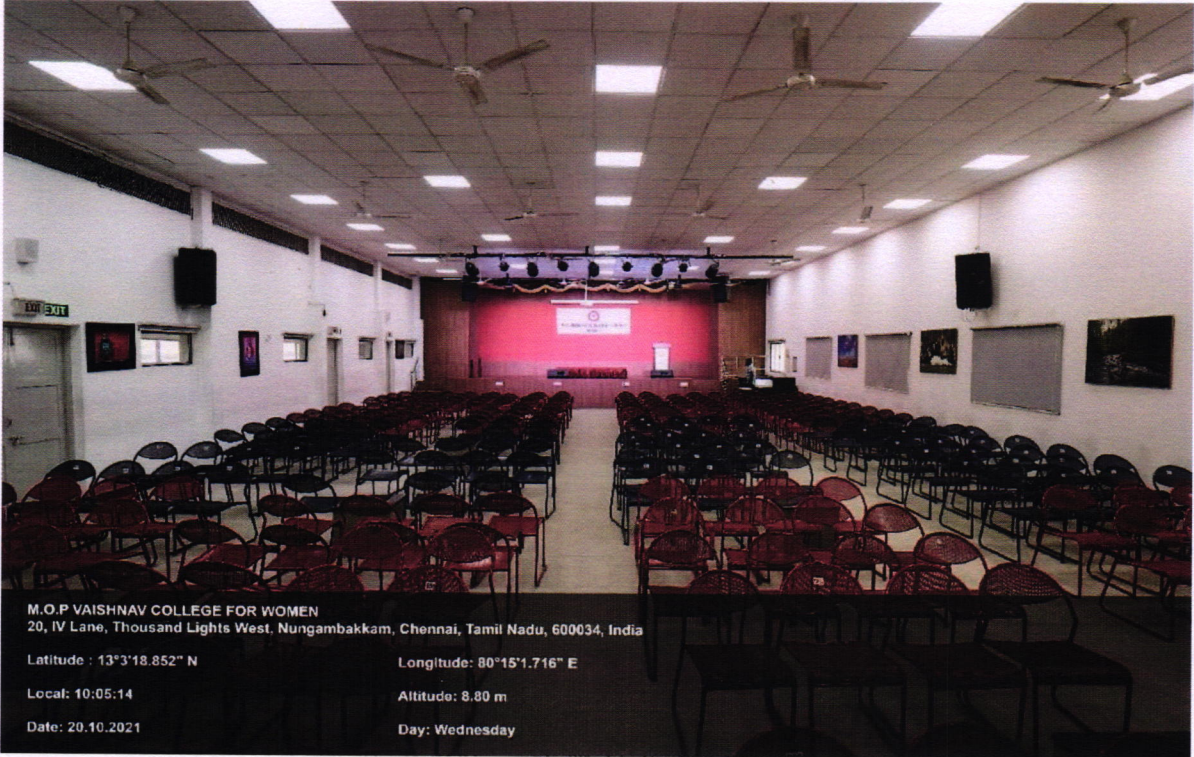

M. O. P. VAISHNAV COLLEGE FOR WOMEN (AUTONOMOUS)
Chennai - 600 034, India.

M.O.P VAISHNAV COLLEGE FOR WOMEN
20, IV Lane, Thousand Lights West, Nungambakkam, Chennai, Tamil Nadu, 600034, India
Latitude : 13°3'18.852" N Longitude: 80°15'1.716" E
Local: 10:05:14 Altitude: 8.80 m
Date: 20.10.2021 Day: Wednesday