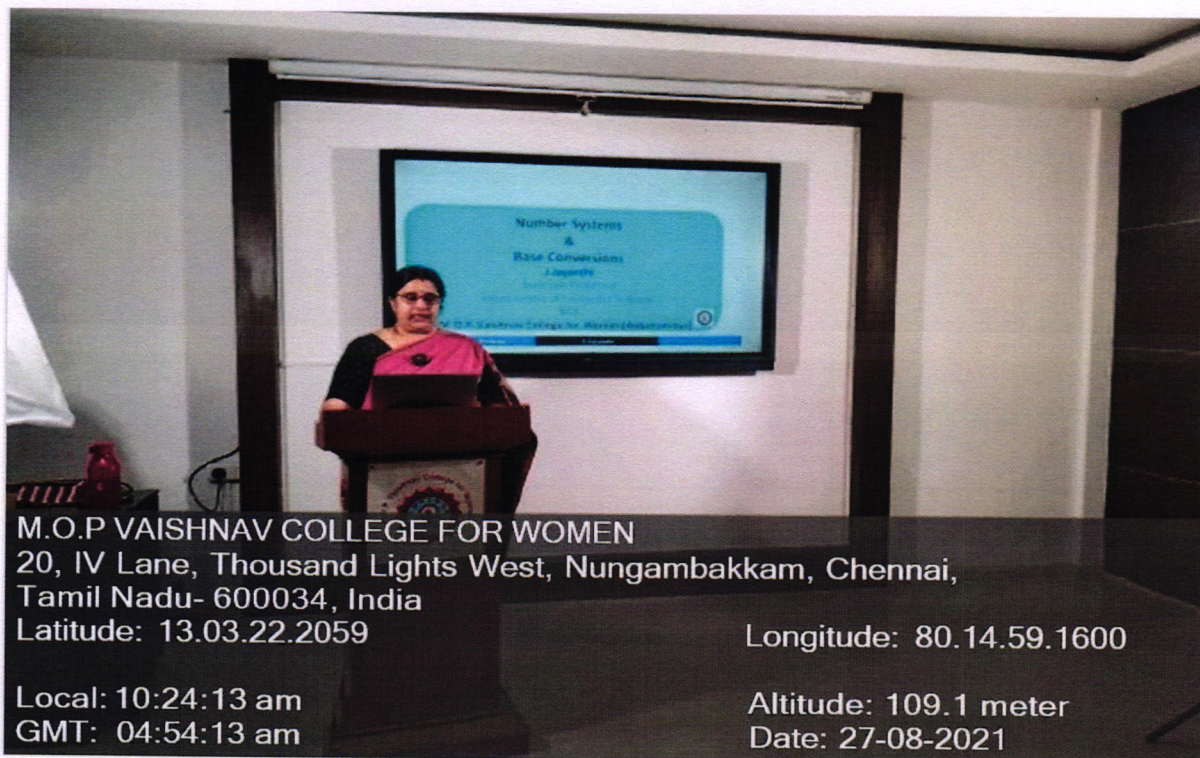

M.O.P VAISHNAV COLLEGE FOR WOMEN
20, IV Lane, Thousand Lights West, Nungambakkam, Chennai,
Tamil Nadu- 600034, India

Latitude: 13.03.22.2059

Longitude: 80.14.59.1600

Local: 10:24:13 am
GMT: 04:54:13 am

Altitude: 109.1 meter
Date: 27-08-2021

KPI
Signature of the Principal
Principal
M.O.P. Vaishnav College for Women
(Autonomous)
No. 20, IV Lane, Nungambakkam High Road
Chennai-600 034