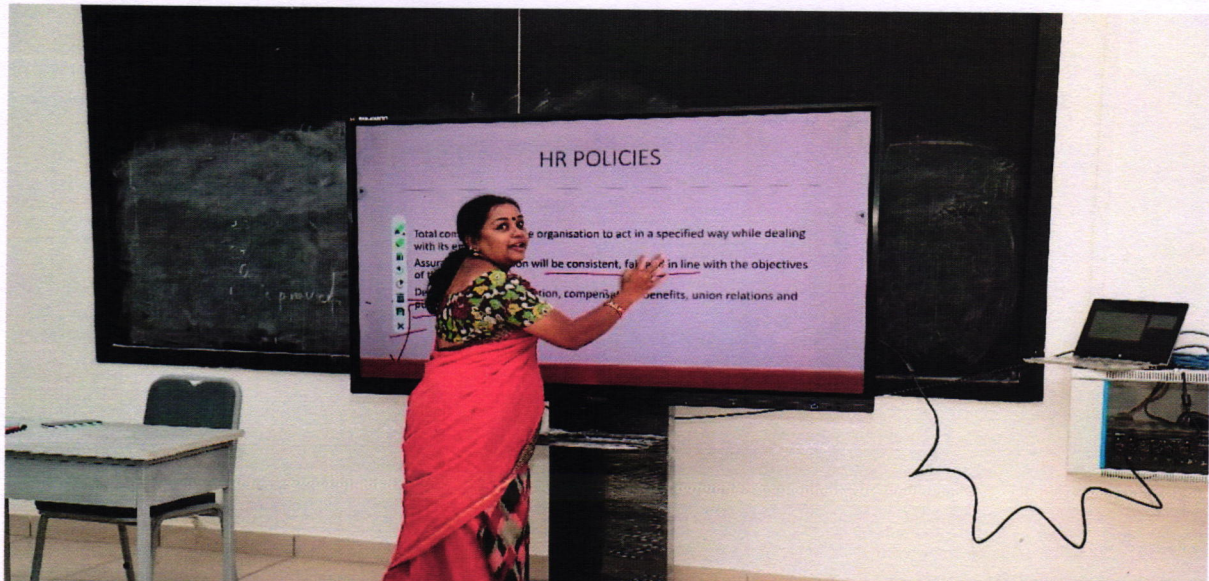

Latitude - 13° 3' 18.684" N

Longitude - 80° 15' 1.872" E

Local - 11:25 AM

Note - M.O.P Vaishnav College for Women (Autonomous)

Tuesday, 23-11-2021

[Handwritten Signature]
Signature of the Principal

**M.O.P. Vaishnav College for Women
(Autonomous)
No. 20, IV Lane, Nungambakkam High Road
Chennai-600 034**