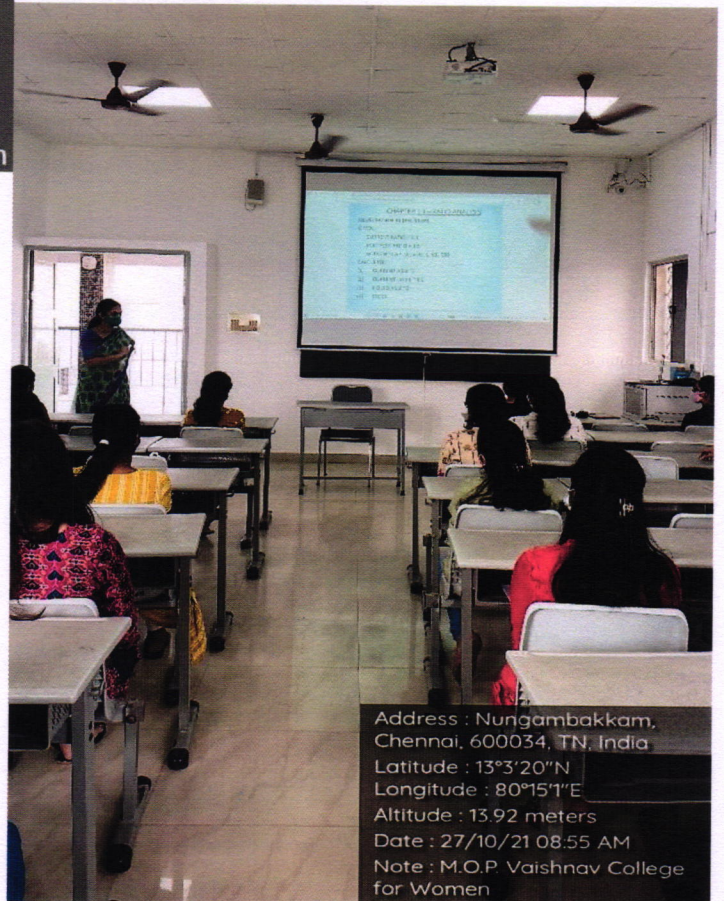

**M. O. P. VAISHNAV COLLEGE FOR WOMEN (AUTONOMOUS)**  
Chennai - 600 034, India.

**Class Room No – 503**

**Note cam lite**  
Latitude : 13.05563236°  
Longitude : 80.25052644°  
Altitude : -75.55972 meters  
Date : 10/27/2021 08:55 AM  
Note : M.O.P. Vaishnav College for Women