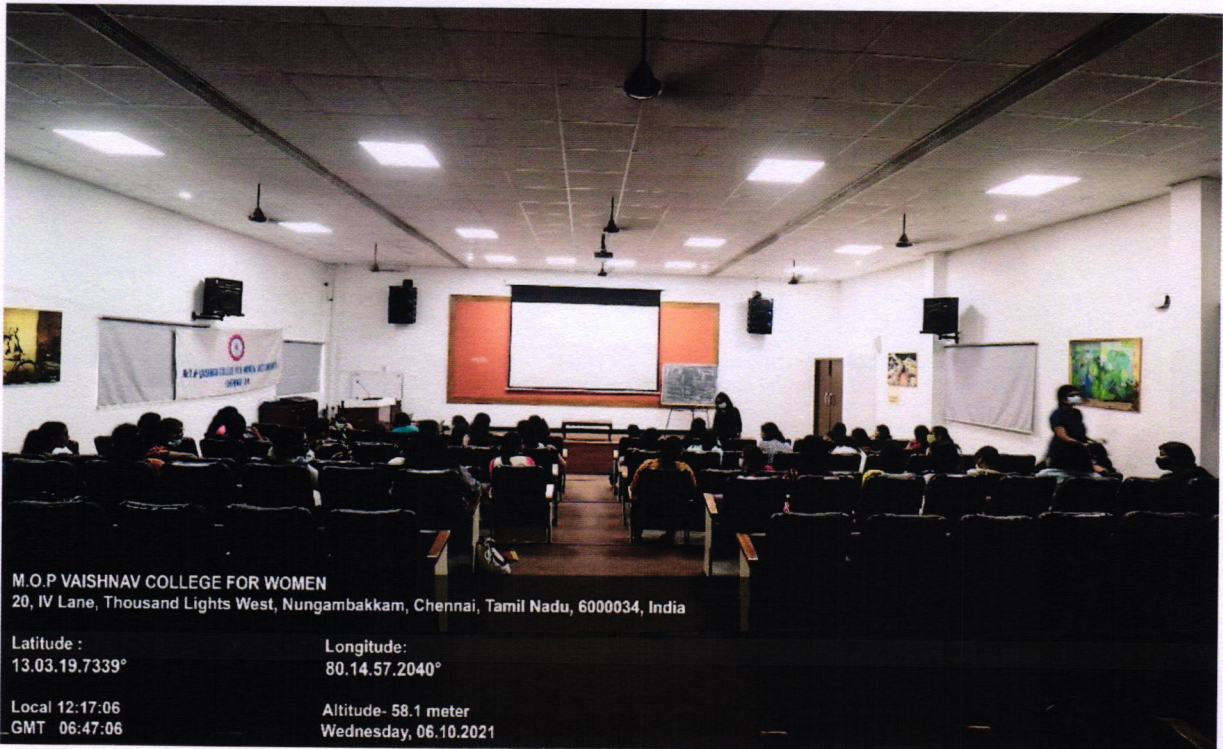

### Meghdoot – 511

Latitude - 13° 3' 19.163" N

Longitude - 80° 15' 0.954" E

Local - 1: 47 PM

Tuesday, 23-11-2021

Note : M.O.P Vaishnav College for Women (Autonomous)

M.O.P VAISHNAV COLLEGE FOR WOMEN  
20, IV Lane, Thousand Lights West, Nungambakkam, Chennai, Tamil Nadu, 600034, India