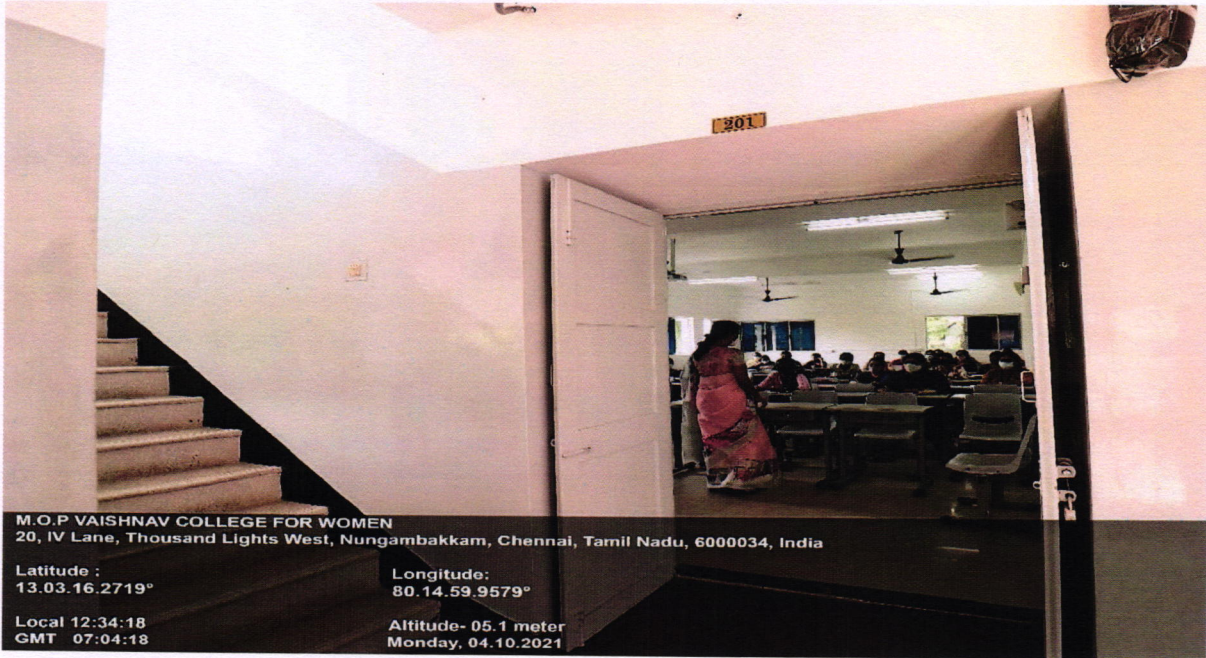

**M. O. P. VAISHNAV COLLEGE FOR WOMEN (AUTONOMOUS)**  
Chennai - 600 034, India.

**SECOND FLOOR – MAIN BLOCK**

**Class Room No – 201**

M.O.P VAISHNAV COLLEGE FOR WOMEN  
20, IV Lane, Thousand Lights West, Nungambakkam, Chennai, Tamil Nadu, 6000034, India  
Latitude : 13.03.16.2719° Longitude: 80.14.59.9579°  
Local 12:34:18 Altitude- 05.1 meter  
GMT 07:04:18 Monday, 04.10.2021