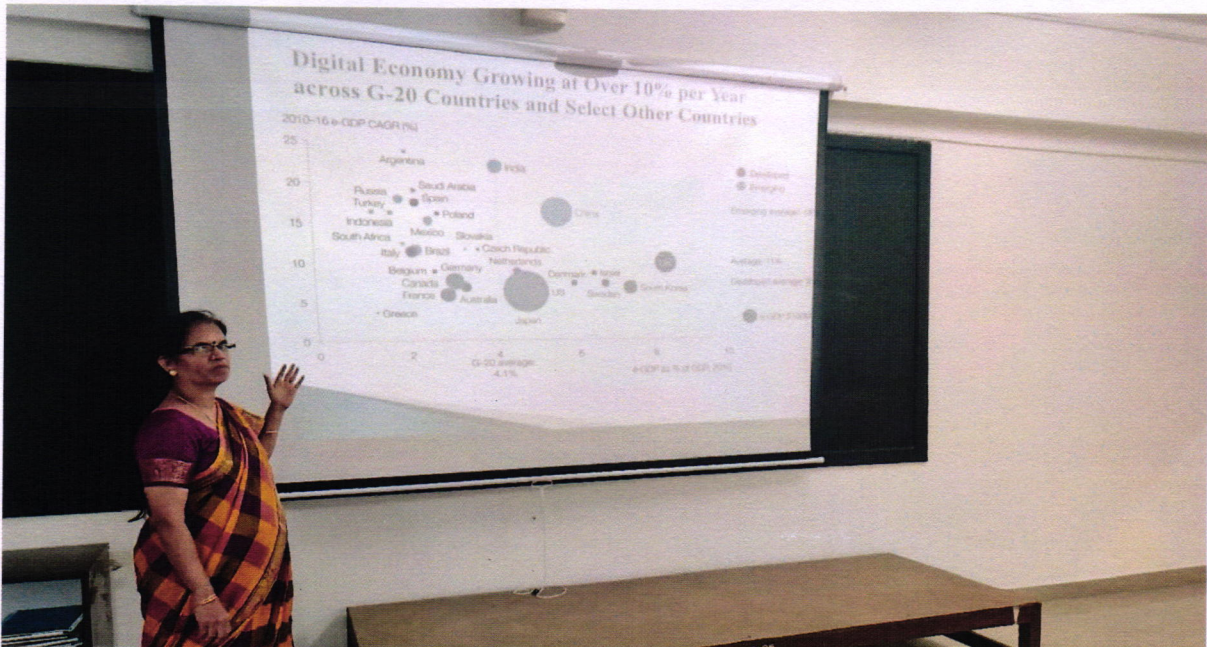

Latitude - 13° 3' 19.722" N

Longitude - 80° 15' 3.918" E

Local - 12:56 PM

Tuesday, 23-11-2021

Note : M.O.P Vaishnav College for Women (Autonomous)

K/B1
Signature of the Principal
M.O.P. Vaishnav College for Women
(Autonomous)
No. 20, IV Lane, Nungambakkam High Road
Chennai-600 034